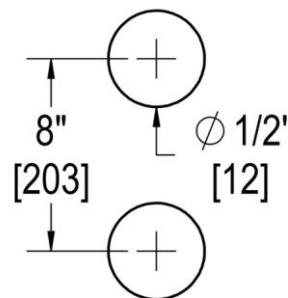

OCEANA

8" C/C BACK-TO-BACK PULL

Product Code: 00210

portals

MATERIALS

Tubular brass components, stainless steel fasteners, and clear polycarbonate washers

FUNCTION DETAILS & PRODUCT NOTES

- Product design coordinates with other shower & bathroom hardware in the Oceana suite.
- Continuous hardware profile appears to flow through glass.

TEMPLATE & INSTALLATION NOTES

Item requires glass fabrication according to template above and should only be used with tempered safety glass.

Glass Thickness	1/4" [6 mm] to 1/2" [12 mm]
Hole Diameter	1/2" [12 mm]