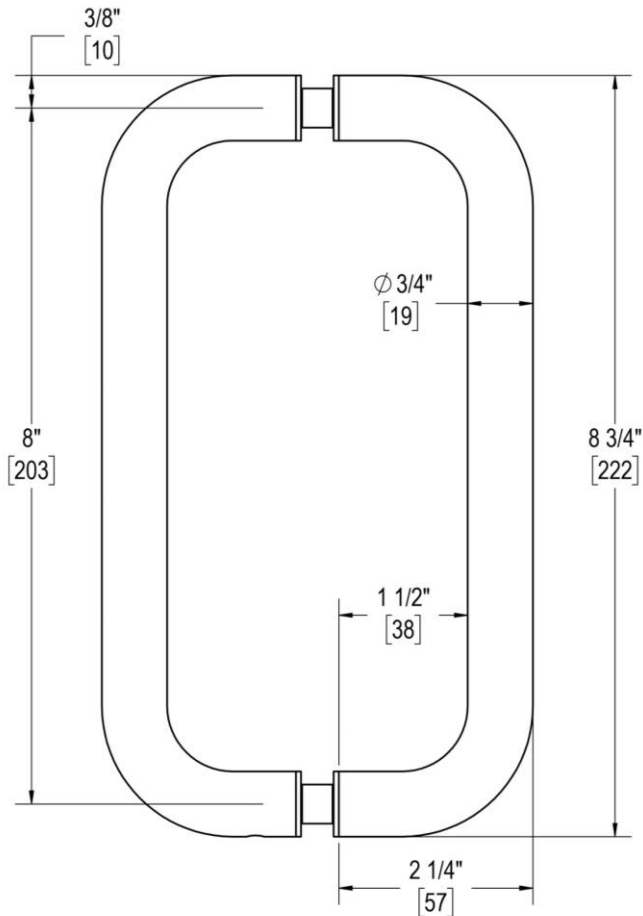

OCEANA

8" C/C BACK-TO-BACK PULL

Product Code: 00210

portals

MATERIALS

Tubular brass components, stainless steel fasteners, and clear polycarbonate washers

FUNCTION DETAILS & PRODUCT NOTES

- Product design coordinates with other shower & bathroom hardware in the Oceana suite.
- Continuous hardware profile appears to flow through glass.

TEMPLATE & INSTALLATION NOTES

Item requires glass fabrication according to template above and should only be used with tempered safety glass.

Glass Thickness	1/4" [6 mm] to 1/2" [12 mm]
Hole Diameter	1/2" [12 mm]