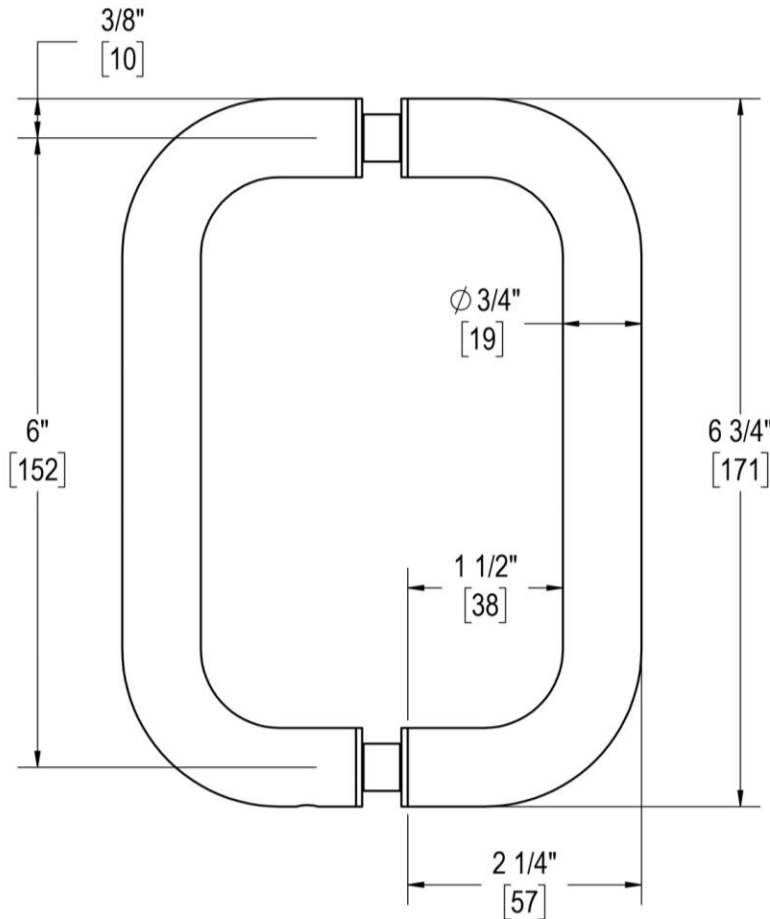

OCEANA

6" C/C BACK-TO-BACK PULL

Product Code: 00209

portals

MATERIALS

Tubular brass components, stainless steel fasteners, and clear polycarbonate washers

FUNCTION DETAILS & PRODUCT NOTES

- Product design coordinates with other shower & bathroom hardware in the Oceana suite.
- Continuous hardware profile appears to flow through glass.

TEMPLATE & INSTALLATION NOTES

Item requires glass fabrication according to template above and should only be used with tempered safety glass.

Glass Thickness	1/4" [6 mm] to 1/2" [12 mm]
Hole Diameter	1/2" [12 mm]