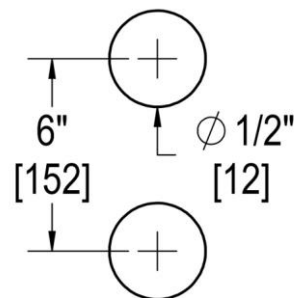

OCEANA

6" C/C BACK-TO-BACK PULL

Product Code: 00209

portals

MATERIALS

Tubular brass components, stainless steel fasteners, and clear polycarbonate washers

FUNCTION DETAILS & PRODUCT NOTES

- Product design coordinates with other shower & bathroom hardware in the Oceana suite.
- Continuous hardware profile appears to flow through glass.

TEMPLATE & INSTALLATION NOTES

Item requires glass fabrication according to template above and should only be used with tempered safety glass.

Glass Thickness	1/4" [6 mm] to 1/2" [12 mm]
Hole Diameter	1/2" [12 mm]